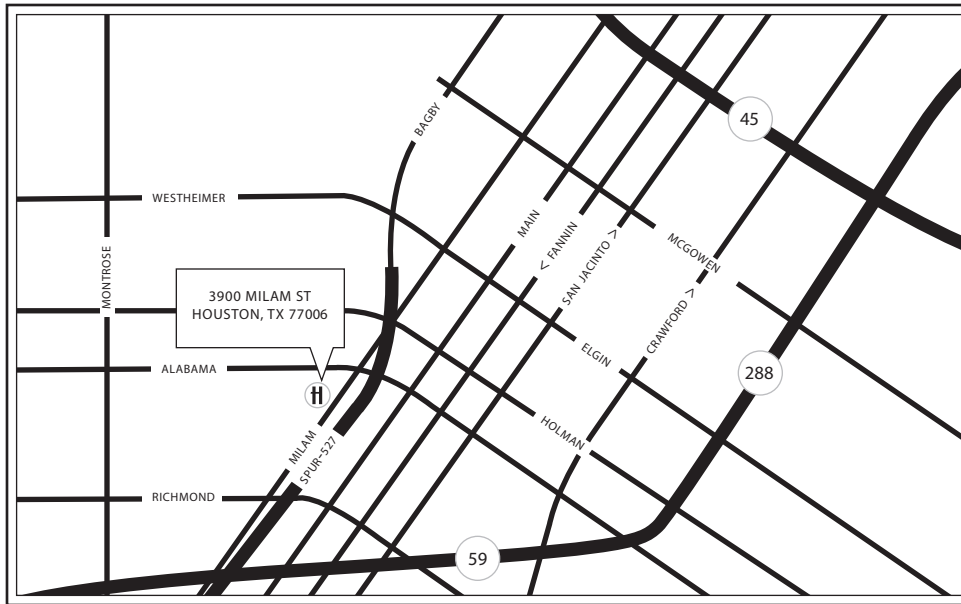

THE HOFHEINZ HOUSE

DIRECTIONS TO

3900 MILAM ST | HOUSTON, TX 77006

FROM INTERSTATE 45:

Head southeast on I-45 South
Exit 47D at Pierce St/ Dallas St
Merge onto Heiner St
Go right onto Bagby St
Go left at Holman St
Turn right on Milam St

FROM HIGHWAY 59

Head southwest on US-59 North
Take left on SPUR-527 N exit
Slight left at TX-527-SPUR N
Take the Travis exit
Turn Left at Alabama
Veer left on Milam
(avoid freeway ramp)

PLEASE CONTACT US at 713.524.2337